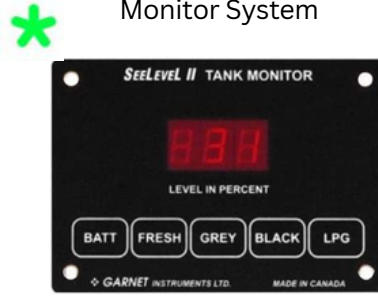

Travel Trailer Towing

B&W Trailer Hitches Tow & Stow Adjustable Trailer Hitch

TST 507 Tire Pressure Monitoring System with 4 Cap Sensors and Color Display for Metal/Rubber Valve Stems

Trailer Breakaway Switch with 4 Feet Coiled Cable, Electric Brake Switch Used for RV Towing Trailer

Furrion Vision S Wireless RV Backup Camera

Automation/Monitoring Products

Mopeka Pro Check Wireless Propane Gauge for your Dual RV Tanks - Monitor Propane Levels Inside your RV on the LED Display or the Free Tank Check App

SeeLevel 709P3W1003 Tank Monitor System

Victron Energy SmartShunt 500 amp Battery Monitor (Bluetooth)

Victron Energy Battery Temperature Sensor

Govee WiFi Hygrometer Thermometer Sensor 3 Pack, Indoor Wireless Smart Temperature Humidity Monitor with Remote App Notification Alert