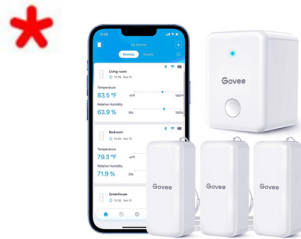

Furrion Vision S Wireless RV Backup Camera

Automation/Monitoring Products

Mopeka Pro Check Wireless Propane Gauge for your Dual RV Tanks - Monitor Propane Levels Inside your RV on the LED Display or the Free Tank Check App

SeeLevel 709P3W1003 Tank Monitor System

Victron Energy SmartShunt 500 amp Battery Monitor (Bluetooth)

Victron Energy Battery Temperature Sensor

Govee WiFi Hygrometer Thermometer Sensor 3 Pack, Indoor Wireless Smart Temperature Humidity Monitor with Remote App Notification Alert

Govee WiFi Water Sensor 3 Pack, Water Leak Detector 100dB Adjustable Alarm and App Alerts, Leak and Drip Alert with Email, Wireless Detector

Maintenance Products

Industrial Black Nitrile Gloves

Nu-Calgon 4171-75 Evap Foam No Rinse Evaporator Coil Cleaner